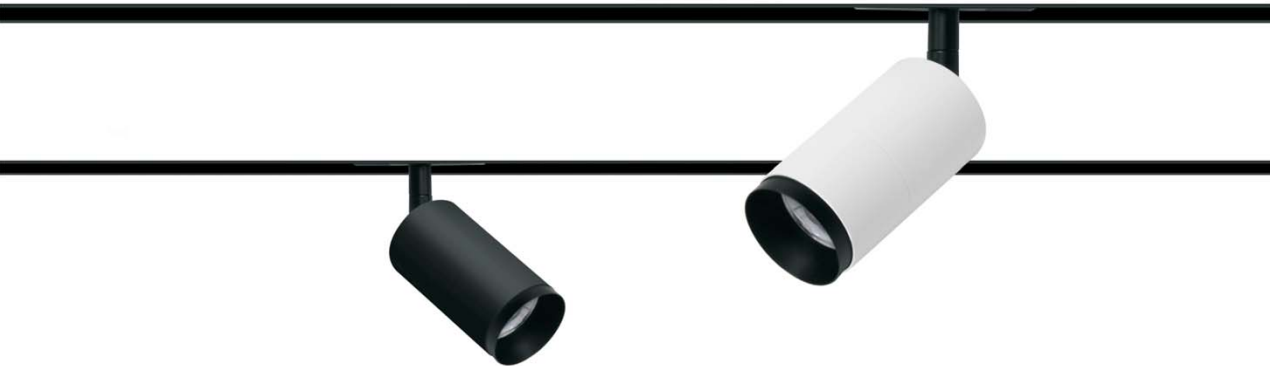

- Click It Zoom spot of Click It system is a flexible spot that allows selection of the beam angle from 16 to 50 degrees.
- It is rotatable 320 degrees.
- Available in black or white colour.
- UGR < 19(50°) / UGR < 12(16°)
- L90/B10 50.000h
- 3SDCM

LIGHTSOURCE BY  
**bridgelux.**

Model (LED Power)	CCT	LED Source		Beam Angle	Type	Colour	Dimming Option
<b>CLICK IT ZOOM SPOT 12W</b> <i>(CLICK IT ZS12)</i>	2700K (27C)	80 (80)	90 (90)	Adjustable (1650) 16°(min)-50°(max)	Adjustable (AD)	White (WH) Black (BL)	42V PWM Dimmable (DIM)
	3000K (30C)	1194lm	992lm				48V DALI Dimmable (DL)
	4000K (40C)	1257lm	1055lm				48V Wireless Dimmable (WL)
		1307lm	1106lm				

Ordering Code Example: *CLICK IT ZS12-30C-80-1650-AD-WH-DL*